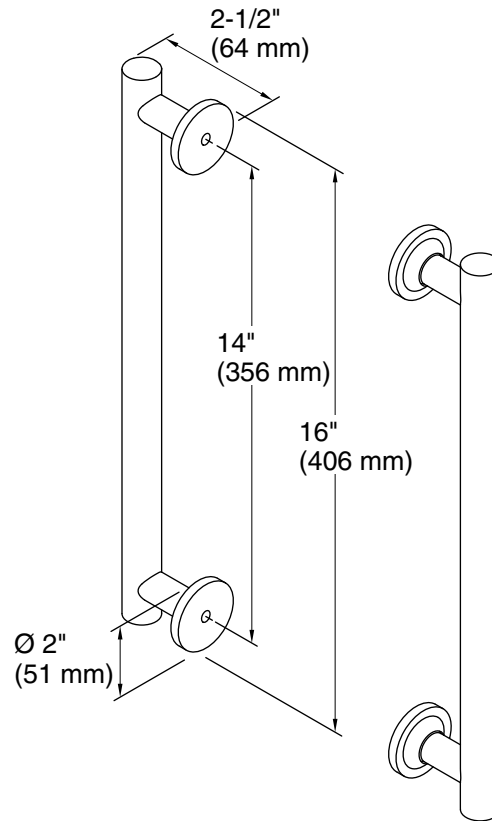

Purist®
Shower Door Handles
K-705767

Features

- Generous 14" (356 mm) handle length.
- Double handle opens door from the inside and outside of the shower.
- For use with heavy glass pivot shower doors.
- Coordinates with other products in the Purist collection.

Technical Information

All product dimensions are nominal.

Material: Brass

Notes

Install this product according to the installation guide.

This handle is designed to be paired with the Heavy Glass Pivot shower doors. For custom installations, $\text{Ø } 1/2''$ holes are required at the dimensions shown.